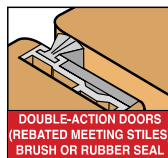

ES/SM60
5/7/10mm Seal

ES/SM60/S
5/7/9mm Seal

ES/SM60/P
Plastic Strip Only

ES/SM30/S
5/7/9mm
(brush seal available)

SINGLE-ACTION DOORS
(SEAL FITTED IN DOOR)

SINGLE-ACTION DOORS
(SEAL FITTED IN FRAME)

DOUBLE-ACTION DOORS
(REBATED MEETING STILES)
BRUSH OR RUBBER SEAL
ES/SM30 OR ES/SM60

DOUBLE-ACTION DOORS
(UNREBATED MEETING STILES)

SINGLE-ACTION DOORS
POSITION FOR ES/SM30

DOUBLE-ACTION DOORS
POSITION FOR ES/SM60
(USE ES/SM60 BRUSH OR RUBBER SEAL OPPOSITE)