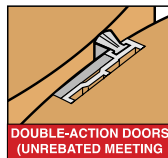

ES/SM60
5/7/10mm Seal

ES/SM60/S
5/7/9mm Seal

ES/SM60/P
Plastic Strip Only

ES/SM30/S
5/7/9mm
(brush seal available)

SINGLE-ACTION DOORS
(SEAL FITTED IN DOOR)

SINGLE-ACTION DOORS
(SEAL FITTED IN FRAME)

DOUBLE-ACTION DOORS
(REBATED MEETING STILES)
BRUSH OR RUBBER SEAL
ES/SM30 OR ES/SM60

DOUBLE-ACTION DOORS
(UNREBATED MEETING STILES)

SINGLE-ACTION DOORS
POSITION FOR ES/SM30

DOUBLE-ACTION DOORS
POSITION FOR ES/SM60
(USE ES/SM60 BRUSH OR RUBBER SEAL OPPOSITE)